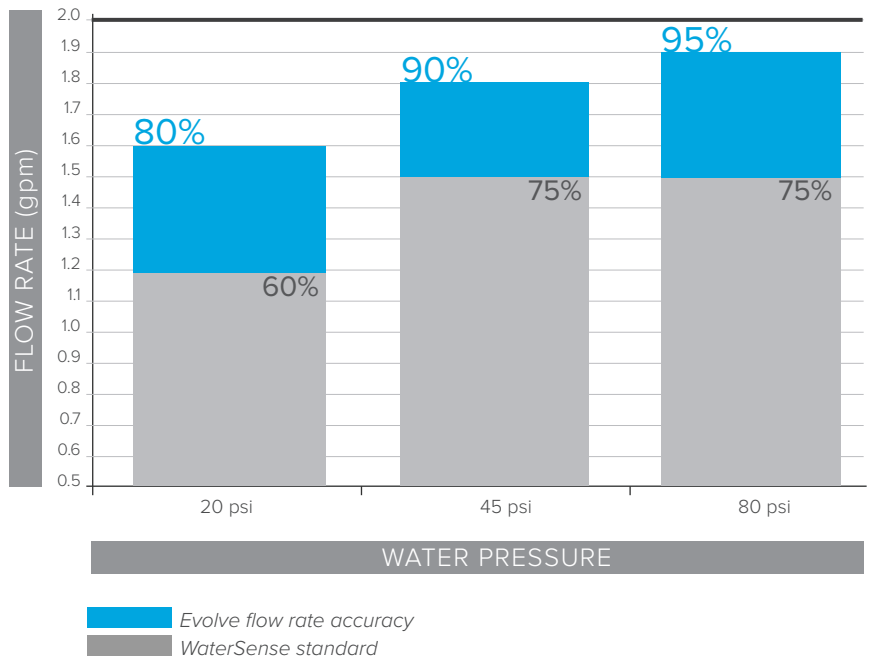

## PRODUCT SPECIFICATION

The Multifunction Showerhead has ABS fittings and shall attach to shower arms with 1/2" NPT male fittings and flow at maximum rate of 2.0 gpm (7.6 L/min). The showerhead has two distinct spray patterns; a 50 nozzle full body spray and a massaging spray. In addition, a pause feature enables users to save additional water and energy during their shower by lowering the flow to a slight trickle while soaping-up or shaving. The Multifunction Showerhead is both WaterSense and cUPC certified.

## PERFORMANCE VS. WATERSENSE STANDARD

WaterSense was created by the EPA to establish minimum performance requirements for efficient showerheads with the goal of improving user satisfaction. This showerhead exceeds the WaterSense standard and, as a result, users receive a great feeling, water and energy saving shower regardless of their home's water pressure.