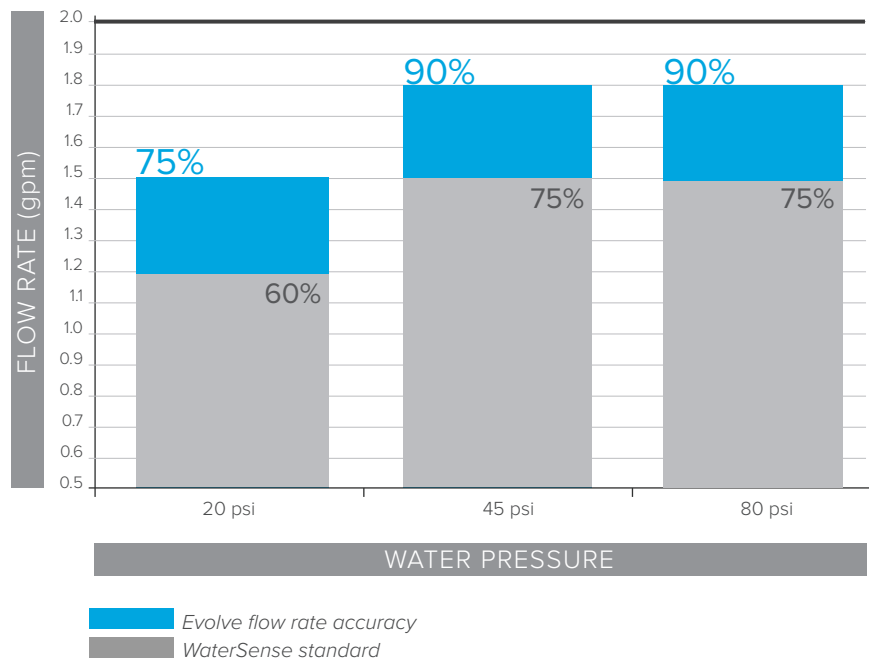

Single Function Showerhead

2.0 GPM WATERSENSE SHOWERHEAD EV3010-CP200-XX

FEATURES

- 2.0 gpm (7.6 L/min) maximum flow @ 80 psi
- 1.5 gpm (5.7 L/min) minimum flow @ 45 psi
- Single function, full-body spray
- 54 rub-clean, anti-clog spray nozzles
- Pressure compensating flow regulation
- 3 year warranty

PRODUCT SPECIFICATION

The Single Function Showerhead has ABS fittings and shall attach to shower arms with 1/2" NPT male fittings and flow at maximum rate of 2.0 gpm (7.6 L/min). The Single Function Showerhead has a 54 nozzle full body spray and is both WaterSense and cUPC certified.

PERFORMANCE VS. WATERSENSE STANDARD

WaterSense was created by the EPA to establish minimum performance requirements for efficient showerheads with the goal of improving user satisfaction. This showerhead exceeds the WaterSense standard and, as a result, users receive a great feeling, water and energy saving shower regardless of their home's water pressure.